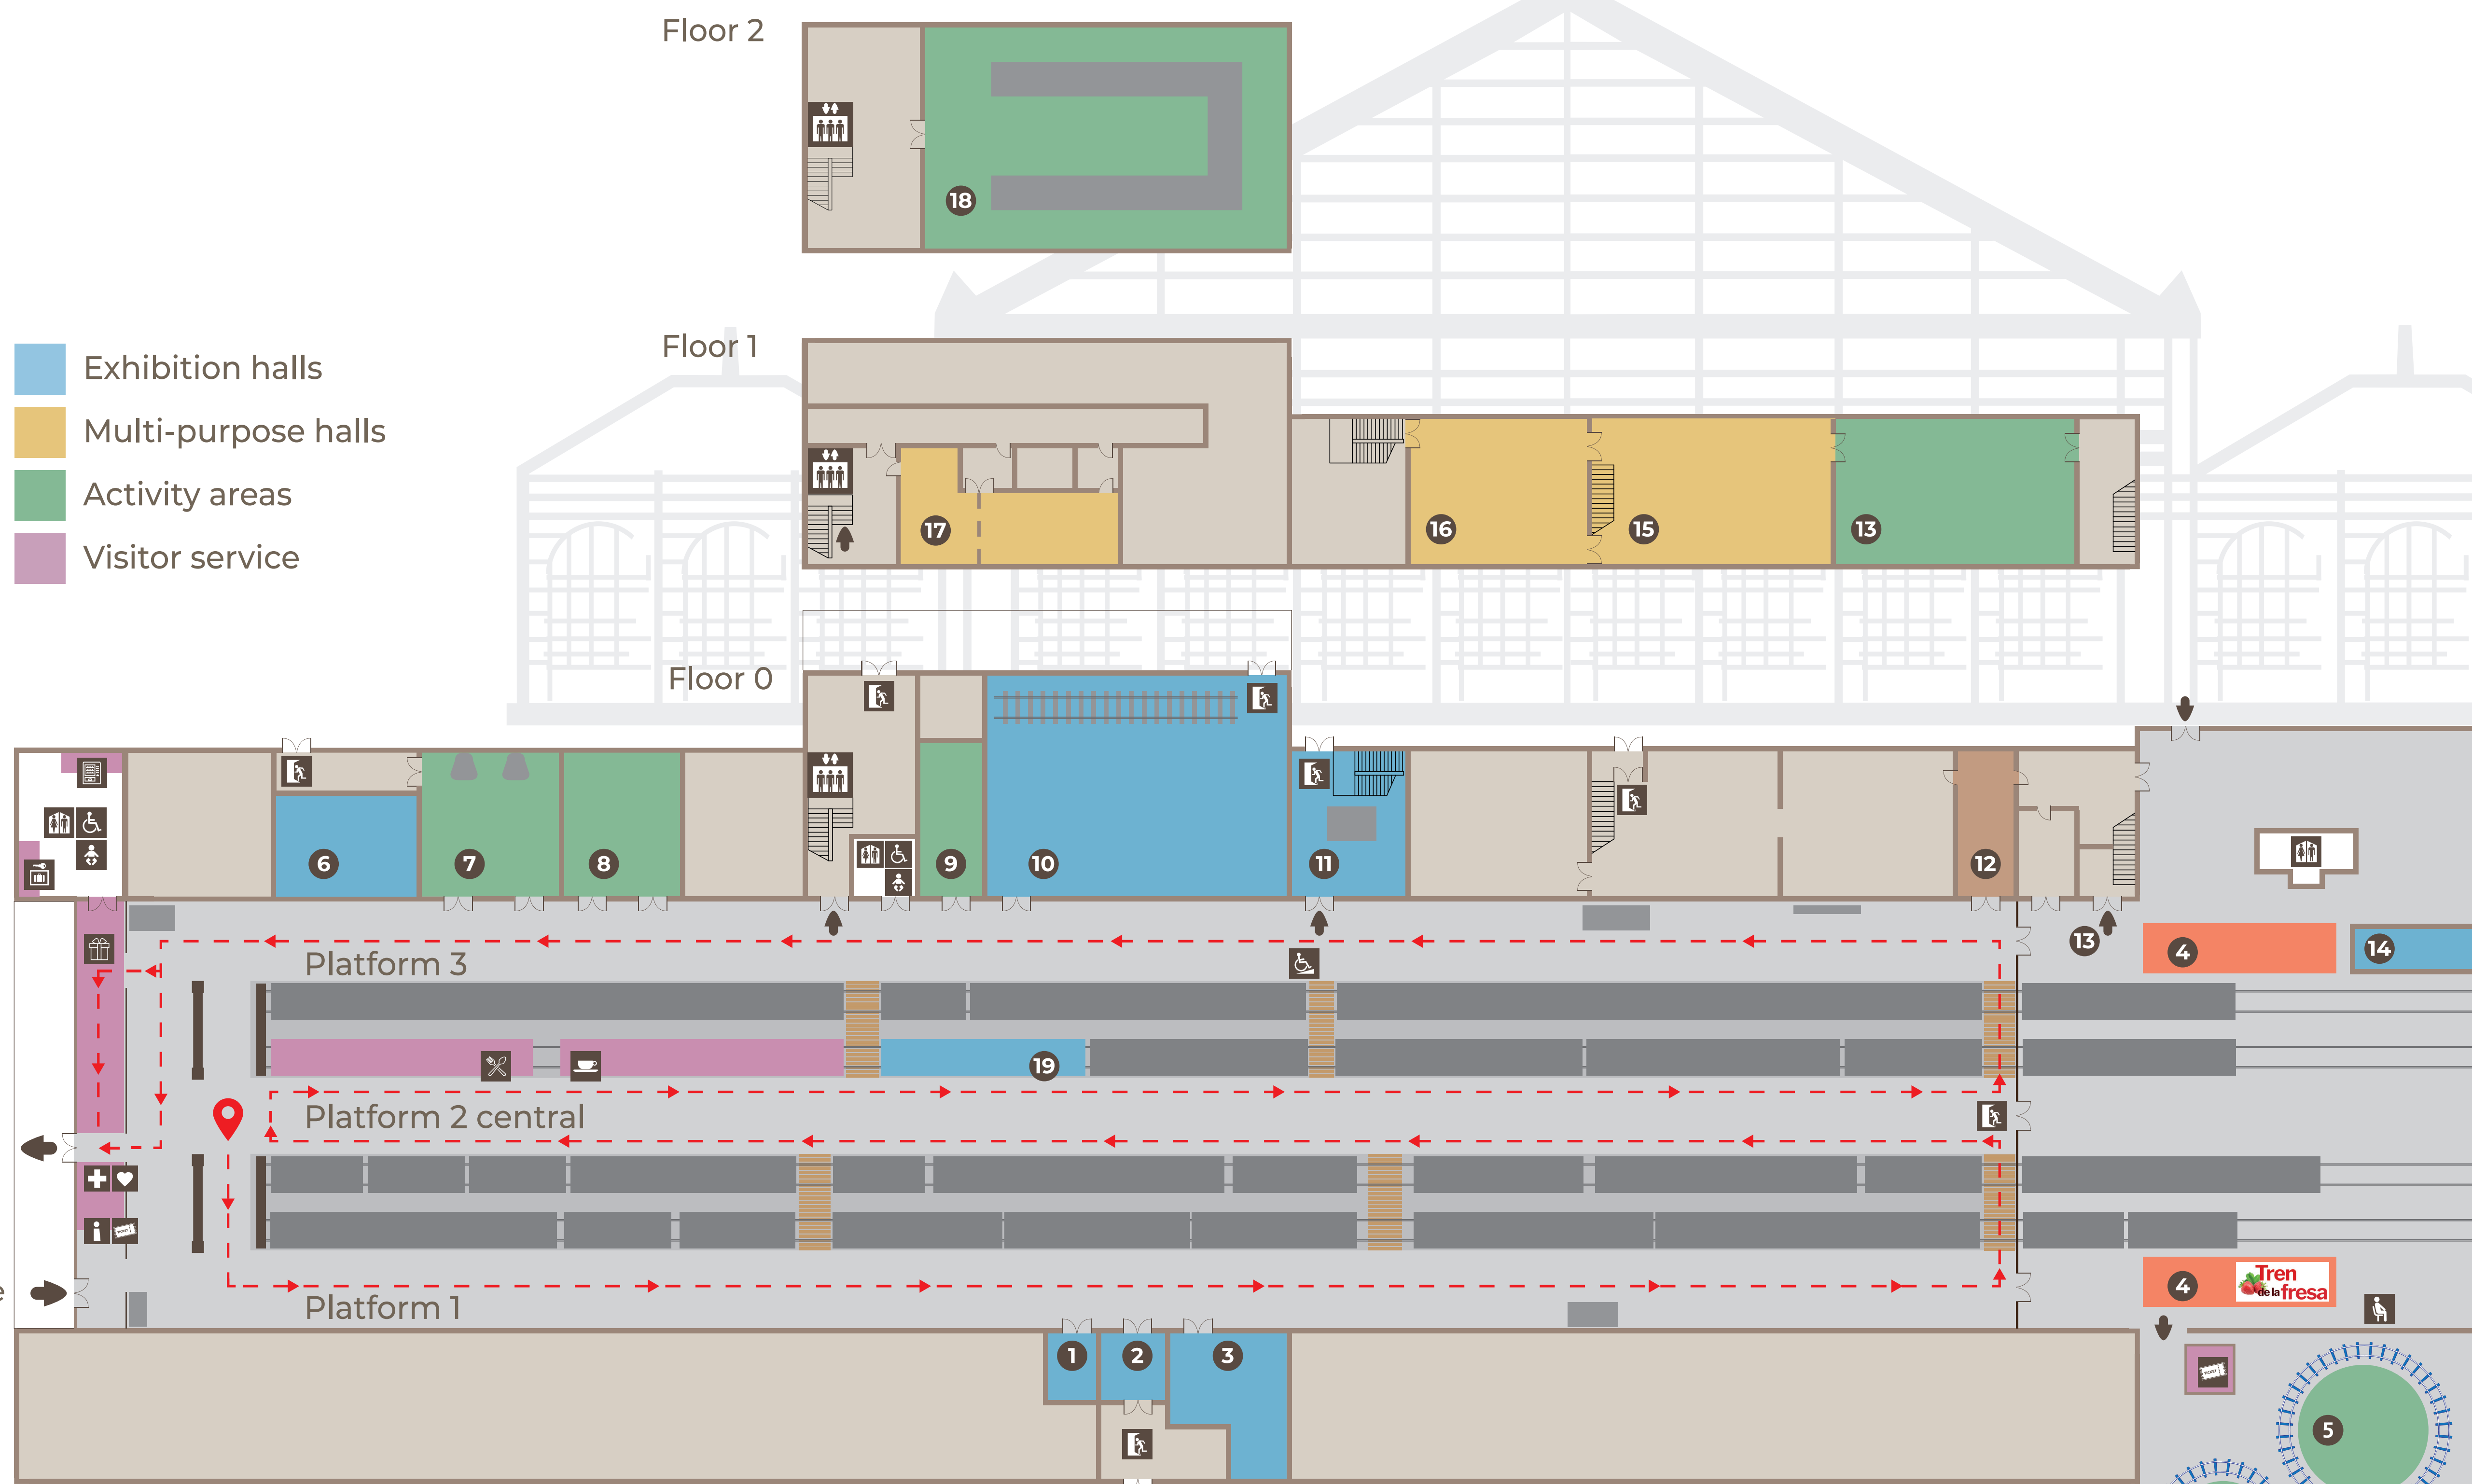

MADRID RAILWAY MUSEUM

- | | | | |
|-----------------------------|-----------------------|-----------------------------------|---------------------------------------|
| You are here | Recommended itinerary | 1 Clock Room | 10 Adif Room / Infrastructure |
| Information / Ticket office | Emergency exit | 2 Delicias Room | 11 Andaluces Room |
| Shop / Bookshop | Adapted toilets | 3 Model Train Room | 12 Archive and Library |
| Left-luggage office | Toilets | 4 Historic Trains Platform | 13 Theatre |
| Vending machine | Baby changing station | 5 Garden Train | 14 Algodor Interlocking System |
| Restaurant Car | Accessible walkway | 6 Exhibition room | 15 Arganzuela Room |
| Cafeteria Car | Lift | 7 Renfe Room / Simulators | 16 María Cristina Room |
| First Aid / AED | Rest area | 8 Multi-purpose room | 17 Assembly Room |
| | | 9 Talgo Classroom | 18 Railway Territory Model |
| | | | 19 Room 3000 |

Download map here